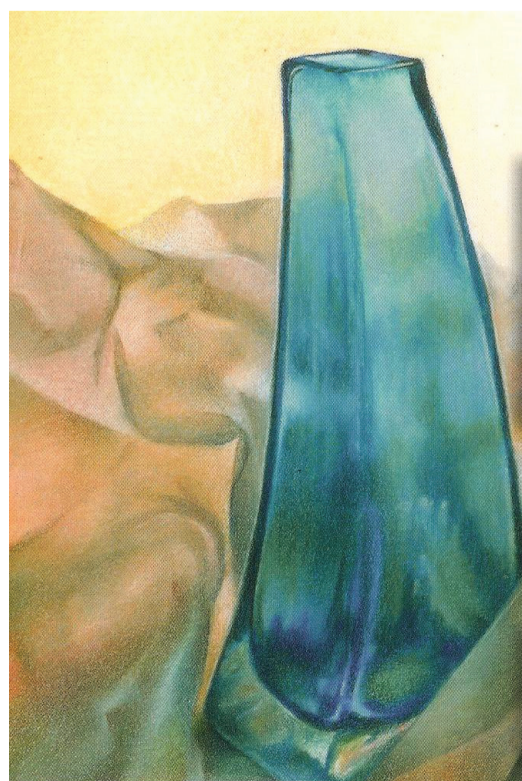

Applied wash

Supracolor pencils are great for applying a soft wash tint on the sheet of paper, creating beautiful base colors.