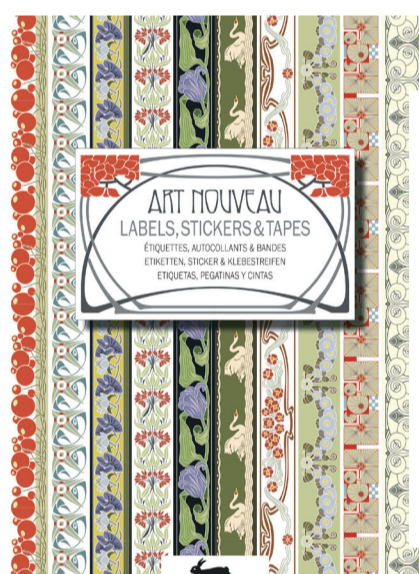

#### Pepin Letter Writing Sets

**SRP \$29.95**

00019 - 1960's

00026 - Maps

00033 - Art Deco

00040 - Arabian

**PEPIN Letter Writing Sets** come in carefully designed luxury boxes. Each box contains 10 sheets of 4 different designs (printed on one side), so 40 sheets in all of A5 writing paper (150x210mm/6"x8¼"). Included are 40 matching envelopes (20 x 2 designs) and 50 assorted stickers and labels. Sheets, envelopes and stickers can be used in combination or independently.

#### Pepin Gift & Creative Papers

**SRP \$15.99**

**PEPIN** Gift & Creative Paper Books all contain 4 pages of introduction and 12 large sheets of very high-quality paper. These sheets can easily be removed from the books by tearing them along a perforated line. The sheets are folded to fit into the book; when removed and opened they measure 50 cm x 70 cm (19½ inch x 27½ inch; a standard size for gift wrapping papers). Depending on the theme, we have selected a suitable light-weight paper quality. For example, papers with designs in gold, silver or bronze are printed on silky art paper on which the inks show to their best advantage. Designs with an antique or hand-made feel are printed on high-quality creamy paper. **PEPIN** papers will make your gift package look very special. In addition, our papers are suitable for scrap booking and all sorts of craft projects as well.

90137 - Art Nouveau

90165 - Op Art

90172 - Renaissance

90226 - Floral

90370 - Persian Design

#### Pepin Label & Sticker Books

**SRP \$12.99**

Our Label & Sticker Books each contain 32 sheets of high-quality sticker paper with a total of about 250 labels, stickers and strips of sticker tape per volume. The stylish designs come in various shapes and sizes and allow you to label, decorate and seal your envelopes, packages and many other items. The sticker paper is uncoated and easy to write on with pen, pencil or felt marker. Size: 6.5" x 9.5"